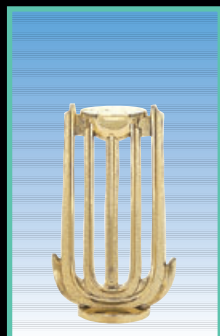

PDU's Golf Ball Riser is designed to fit any standard size golf ball for that ultimate golf award. Personalize that golf award with the hole-in-one ball.

2005-G
SOCCER BALL RISER
3" (50-R-9)

2008-G
VOLLEYBALL RISER
3" (50-R-9)

2006-G
FOOTBALL RISER
4" (50-R-9)

1" ROUND INSERTS ARE SOLD SEPARATELY. SEE SECTION 16

6021-G
CROSSED BAT SLOTTED RISER
7" (100-T-9)

6020-G
CROSSED BAT SLOTTED RISER
6" (100-Q-9)

2102-G
BASEBALL BAT RIBBON RISER
6" (100-R-9)

GOLD PARTS AVAILABLE IN SILVER (-S) BY SPECIAL ORDER.

OLYMPIC RISERS

1295-G
OLYMPIC RISER
5 1/2" (100-R-9)

1294-G
OLYMPIC RISER
4 1/2" (100-Q-9)

1293-G
OLYMPIC RISER
3 1/2" (100-O-9)

SLOTTED RISER ACCEPTS ENGRAVING STOCK INSERTS