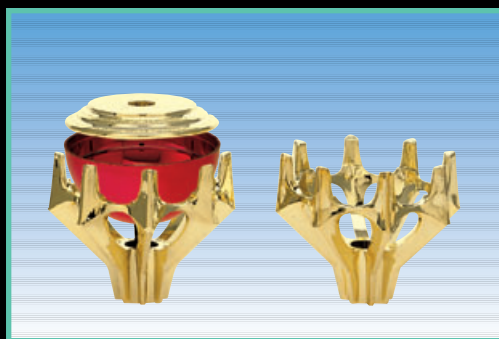

5029-G
LARGE WREATH STAND
5 1/2" (100-N-9)
FITS HEX, SQR. AND 1/4" COLUMNS

234-G
WINGED STAND
6 1/2" (100-Q-9)

1241-G
ACCENT RISER
6 1/2" (100-R-9)
FITS 3" WIDE COLUMNS

111-G
RING
2 1/2" (100-H-9)

266-G
FLUTED RISER
2 1/2" (100-N-9)
SHOWN WITH #1219 HALF-BALL AND #1226 LID

1219-G **1219-S** **1219-N** **1219-B** **1219-R**
HALF BALL BRIGHT
2 1/2" (100-M-9)

1220-R **1220-B** **1220-N** **1220-S** **1220-G**
HALF BALL BRIGHT
2 1/2" (100-M-9)

233-G **232-G** **231-G**
RISER RISER RISER
10" (25-DD-9) 8 1/2" (25-BB-9) 7" (25-AA-9)