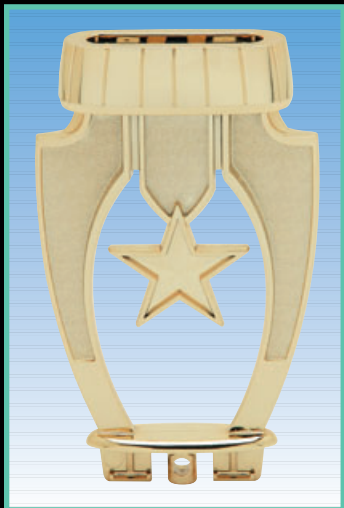

Assembling trophies is a SNAP. Just insert a Snap Figure into a Snap Base or Riser and you have a complete award. With 8 figures available and an All Star Riser, PDU's Snap Series is the easiest way to assemble a trophy.

**ALL STAR SNAP RISER
6 1/2" (50-R-9)**

40053-G

SNAP BASKETBALL FIGURE 66505-G 5 3/4" (100-J-9)
SNAP RISER 40053-G 6 1/2" (50-O-9)
SNAP BASE 40026K 1 1/8" (100-K-9)

SNAP FOSSIL® WEIGHTED BASES

40027K
SNAP FOSSIL® FILLED BASE
3 3/4" X 1 1/8" (100-N-9)