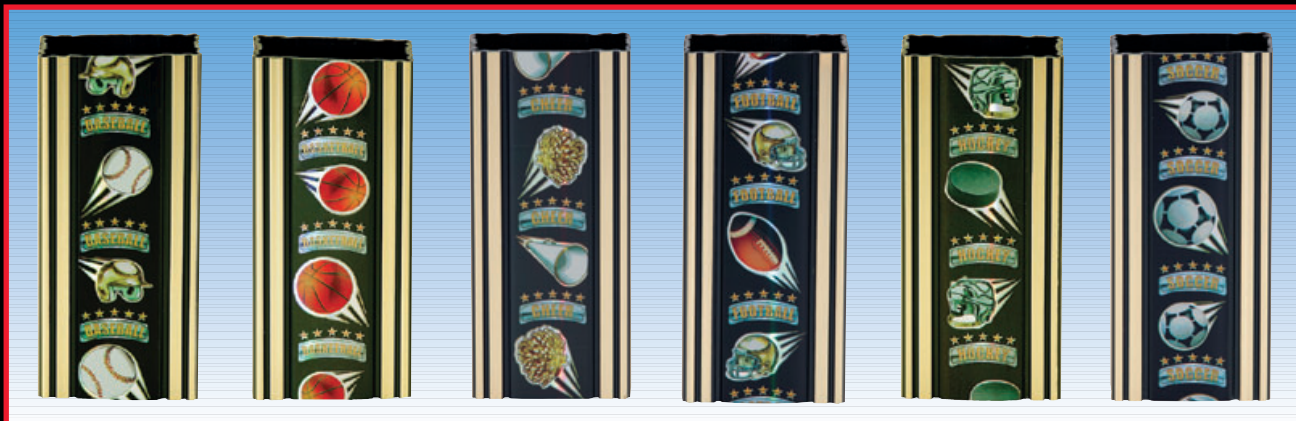

18802
BASKETBALL

18803
CHEERLEADER

18804
FOOTBALL

18805
HOCKEY

18806
SOCCER

ALL STAR SPORT COLUMNS

Create an award that has the feel of the crowds with PDU's All Star Sport Columns. These Round and Rectangle 48" columns depict the brilliant stadium lights against a black background for these major sports: Baseball, Basketball, Soccer, Football, Cheerleader and Hockey.

ALL STAR SPORT RECTANGLE COLUMNS

1 7/8" X 2 3/4" X 48" (10-DT-12)

18801
BASEBALL