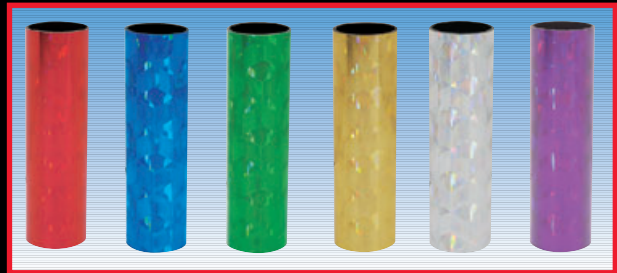

SPECIALTY COLUMNS

PDU offers several different holographic designs in 18" generic columns. The Magic Cube, Shockwave, Star Twister and Waterfall are four of the hottest designs that are economical yet elegant. All four families of columns are offered in up to 6 different colors of Red, Blue, Green, Gold, Silver and Purple.

MAGIC CUBE - OVAL
OVAL 1 7/8" X 2 3/4" X 18" (28-HS-12)

18878-R RED
 18878-B BLUE
 18878-N GREEN
 18878-G GOLD
 18878-S SILVER
 18878-P PURPLE

MAGIC CUBE - ROUND
1 3/4" X 18" (40-BS-12)

18478-R RED
 18478-B BLUE
 18478-N GREEN
 18478-G GOLD
 18478-S SILVER
 18478-P PURPLE