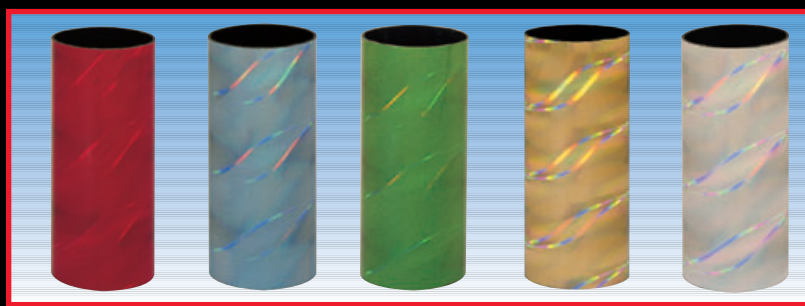

NEON OVAL

1 7/8" X 2 3/4" X 18" (28-HS-12)

18864-R RED   18864-B BLUE   18864-N GREEN   18864-G GOLD   18864-S SILVER