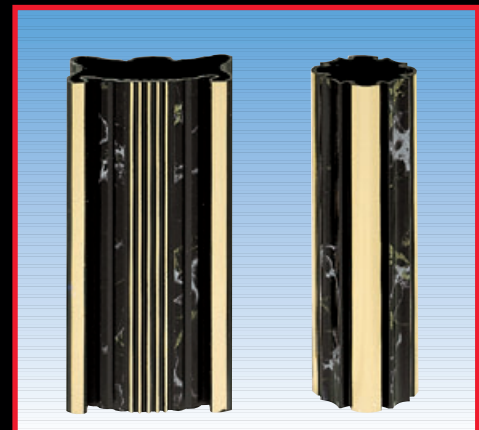

SPORTS SCENE AND ILLUSION

16990KM
SPORTS SCENE
1 3/4" X 2 3/4" X 48"
(11-DT-12)

14001KM
ILLUSION
1 3/4" X 48"
(16-AT-12)