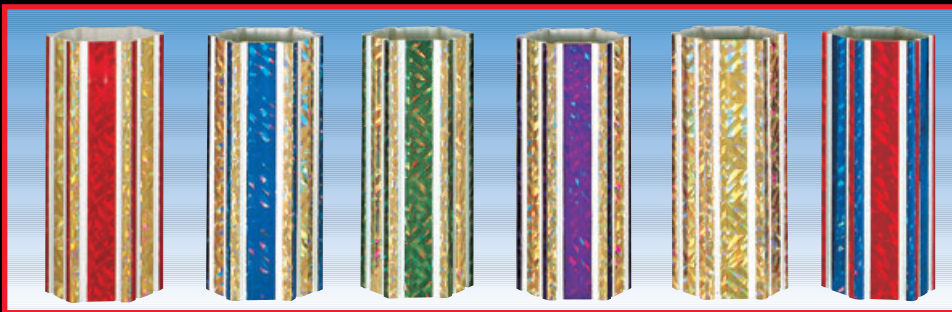

13835-B
BLUE

13835-N
GREEN

13835-P
PURPLE

13835-G
GOLD

13835RB
RED/BLUE

MARQUIS CRYSTAL - WHITE

1 3/4" X 2 3/4" X 48" (12-DT-12)

13835-R
RED