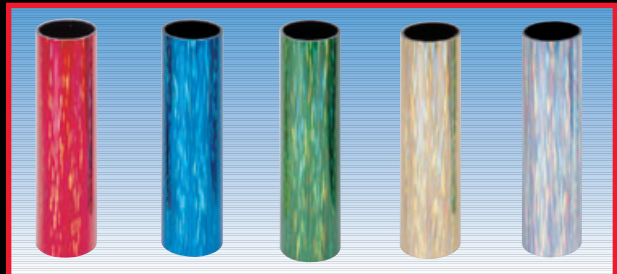

WATERFALL - ROUND
1 3/4" X 18" (40-CS-12)

18470-R RED
18470-B BLUE
18470-N GREEN
18470-G GOLD
18470-S SILVER