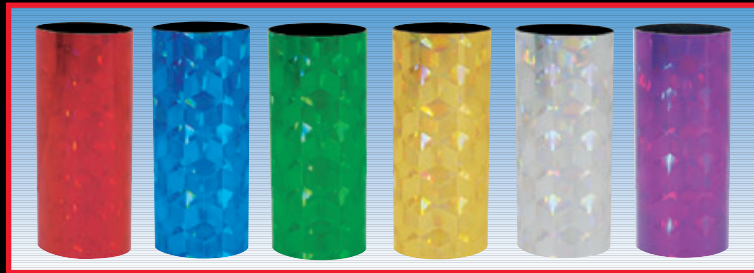

SPECIALTY COLUMNS

PDU offers several different holographic designs in 18" generic columns. The Magic Cube, Shockwave, Star Twister and Waterfall are four of the hottest designs that are economical yet elegant. All four families of columns are offered in up to 6 different colors of Red, Blue, Green, Gold, Silver and Purple.

MAGIC CUBE - OVAL
OVAL 1 7/8" X 2 3/4" X 18" (28-HS-12)

18878-R RED
18878-B BLUE
18878-N GREEN
18878-G GOLD
18878-S SILVER
18878-P PURPLE