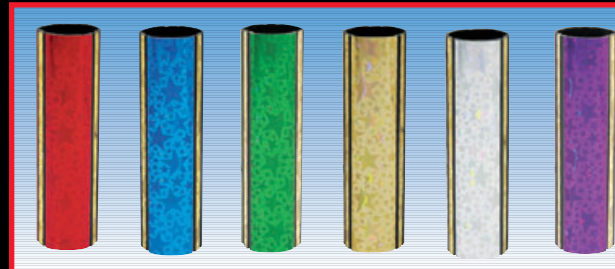

16301-R
RED

16301-B
BLUE

16301-N
GREEN

16301-G
GOLD

16301-S
SILVER

16301-P
PURPLE

STARLIGHT COLUMNS - ROUND

1 3/4" X 48" (16-AT-12)