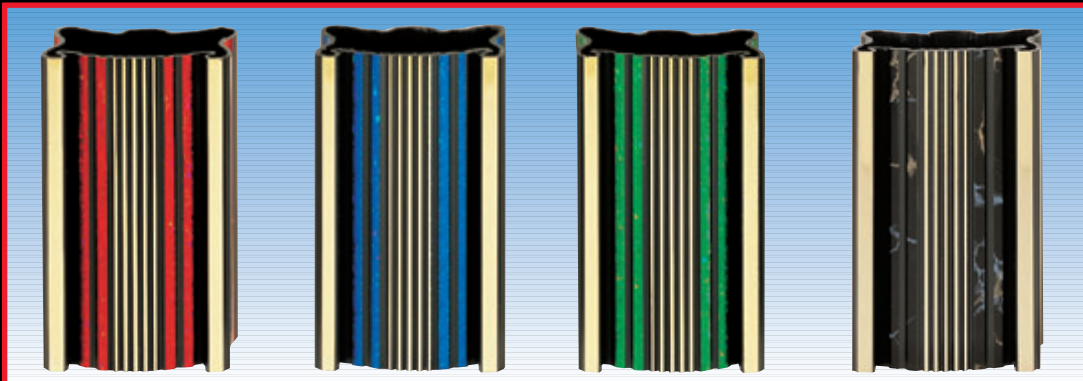

SPORTS SCENE - RECTANGLE

1 3/4" X 2 3/4" X 48" (11-DT-12)

16990-R
RED

16990-B
BLUE

16990-N
GREEN

16990KM
BLACK MARBLE