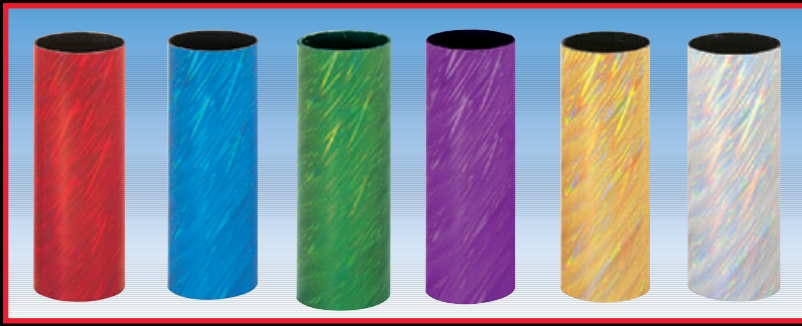

TYPHOON OVAL

1 7/8" X 2 3/4" X 18" (28-HS-12)

18874-R RED   18874-B BLUE   18874-N GREEN   18874-P PURPLE   18874-G GOLD   18874-S SILVER