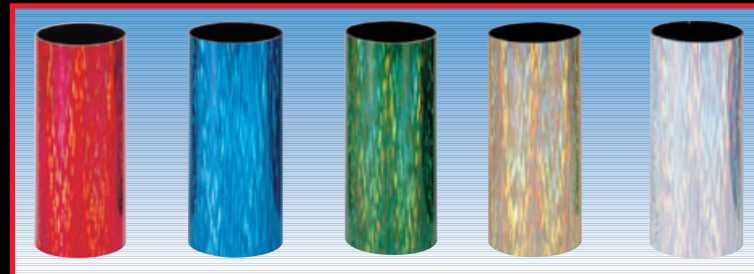

WATERFALL - OVAL
1 7/8" X 2 3/4" X 18" (28-IS-12)

18870-R RED
18870-B BLUE
18870-N GREEN
18870-G GOLD
18870-S SILVER