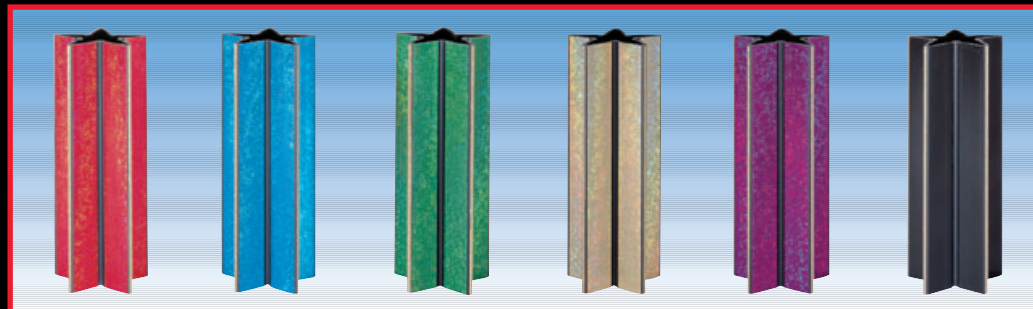

STAR COLUMNS
2" X 3" X 48" (12-DT-12)

17001-R RED 17001-B BLUE 17001-N GREEN 17001-G GOLD 17001-P PURPLE 17001GK GOLD BLACK

STAR COLUMN LID
2" X 3" (50-H-9)

1385-G

THE STAR FAMILY FROM PDU

The Star Column family of columns and lids are a hot addition to any season, any sport. The unique Star Column is offered in six different colors of red, blue, green, purple, gold and black/gold.

USA STAR COLUMNS

17701
2" X 3" X 48"
(12-DT-12)

16601
1 7/8" X 2 3/4" X 48"
(10-DT-12)

ACTION SPORT - USA

13601
1 1/4" X 48"
(16-AT-12)

TRAPEZOID COLUMN
2 1/2" X 1 3/4" X 48" (12-DT-12)

The Trapezoid Column is offered in a 48" shape and can be assembled with the round Ribbon Star column (as shown). The Trapezoid lid is designed to accept a round column and makes an assembled combination trophy of Round and Trapezoid a beautiful award. Trapezoid is offered in 6 colors of red, blue, green gold, silver and purple.