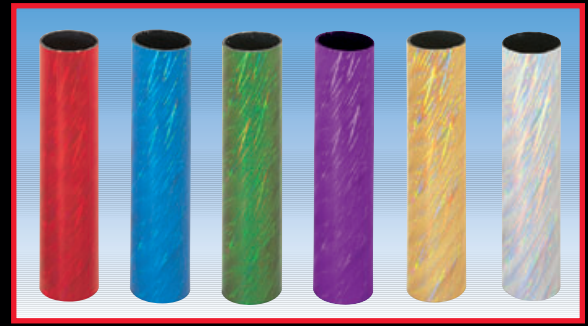

TYPHOON OVAL

1 7/8" X 2 3/4" X 18" (28-HS-12)

18874-R RED 18874-B BLUE 18874-N GREEN 18874-P PURPLE 18874-G GOLD 18874-S SILVER

TYPHOON ROUND

1 3/4" X 18" (40-BS-12)

18474-R RED 18474-B BLUE 18474-N GREEN 18474-P PURPLE 18474-G GOLD 18474-S SILVER