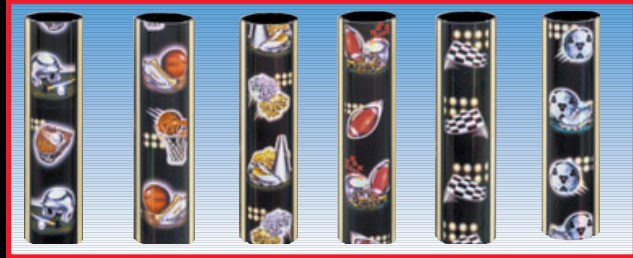

RECTANGLE COLUMNS

1 7/8" X 2 3/4" X 48" (10-DT-12)

16801 BASEBALL 16802 BASKETBALL 16803 CHEER 16804 FOOTBALL 16808 RACING 16806 SOCCER