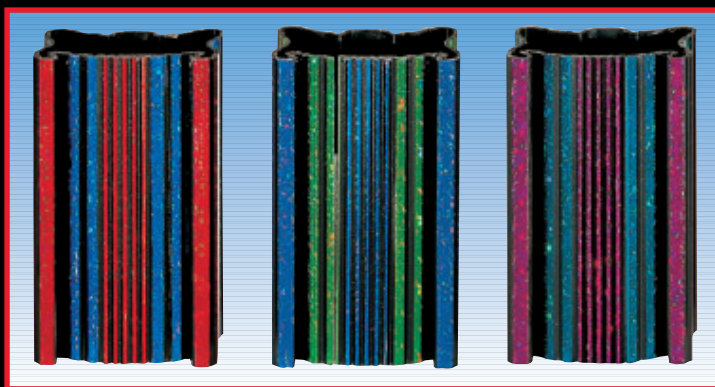

16990NB
GREEN/BLUE

16990VT
VIOLET/TEAL

16990RB
RED/BLUE