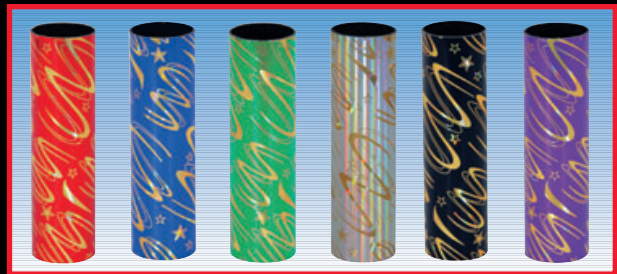

STAR TWISTER - ROUND
1 3/4" X 18" (40-DS-12)

18481-R RED
18481-B BLUE
18481-N GREEN
18481-S SILVER
18481-K BLACK
18481-P PURPLE