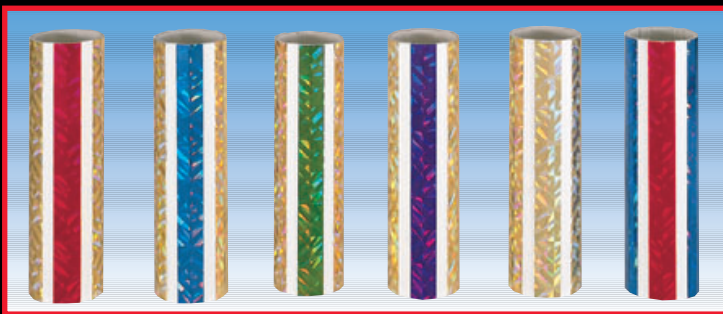

13835-R
RED

13835-B
BLUE

13835-N
GREEN

13835-P
PURPLE

13835-G
GOLD

13835RB
RED/BLUE

PRISM CRYSTAL - WHITE

1 3/4" X 48" (16-AT-12)