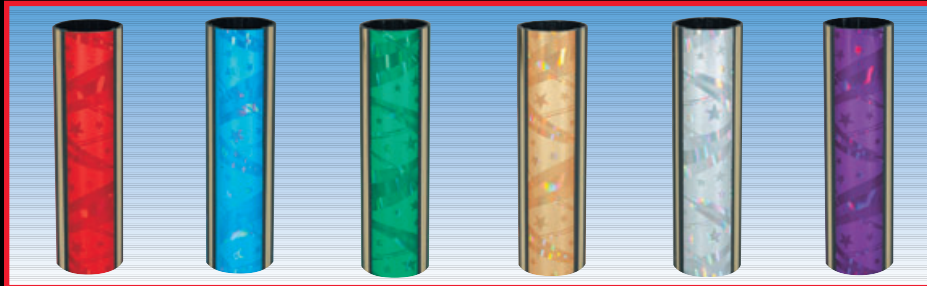

17301-R RED 17301-B BLUE 17301-N GREEN 17301-G GOLD 17301-S SILVER 17301-P PURPLE

1387-G
TRAPEZOID LID
3" X 2" (50-H-9)

RIBBON STAR COLUMN

PDU offers a beautiful finish 48" column of flashing ribbons and stars. The Ribbon Star Column is 48" long and is offered in round and rectangle shapes. This column matches the Trapezoid shape column on page 5/1. You can assemble trophies using the Ribbon Star and Trapezoid as shown on catalog page 5/1.

RECTANGLE

1 7/8" X 2 3/4" X 48" (10-DT-12)

16302-R
RED

16302-B
BLUE

16302-N
GREEN

16302-G
GOLD

16302-S
SILVER

16302-P
PURPLE

ROUND

1 3/4" X 48" (16-AT-12)

13302-R
RED

13302-B
BLUE

13302-N
GREEN

13302-G
GOLD

13302-S
SILVER

13302-P
PURPLE