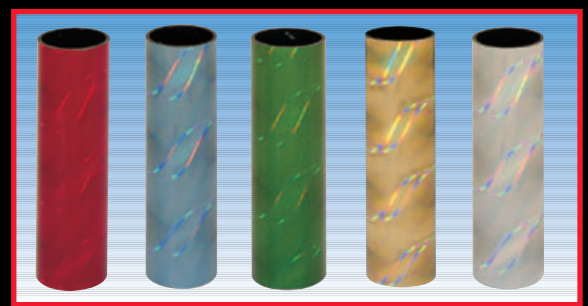

NEON OVAL

1 7/8" X 2 3/4" X 18" (28-HS-12)

18864-R RED 18864-B BLUE 18864-N GREEN 18864-G GOLD 18864-S SILVER

NEON ROUND

1 3/4" X 18" (40-BS-12)

18464-R RED 18464-B BLUE 18464-N GREEN 18464-G GOLD 18464-S SILVER