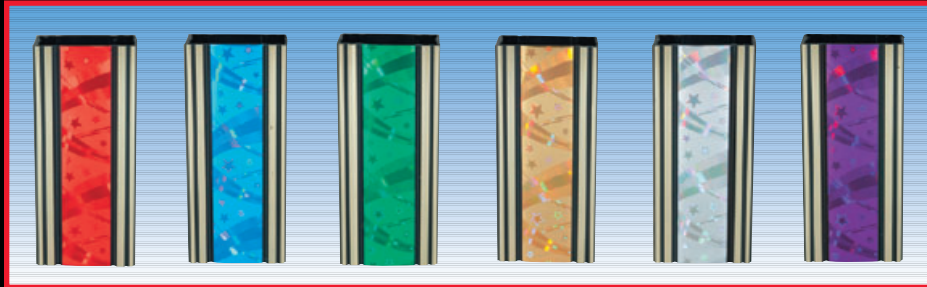

USA STAR COLUMNS

17701
2" X 3" X 48"
(12-DT-12)

16601
1 7/8" X 2 3/4" X 48"
(10-DT-12)

ACTION SPORT - USA

13601
1 1/4" X 48"
(16-AT-12)

TRAPEZOID COLUMN
2 1/2" X 1 3/4" X 48" (12-DT-12)

The Trapezoid Column is offered in a 48" shape and can be assembled with the round Ribbon Star column (as shown). The Trapezoid lid is designed to accept a round column and makes an assembled combination trophy of Round and Trapezoid a beautiful award. Trapezoid is offered in 6 colors of red, blue, green gold, silver and purple.

17301-R RED 17301-B BLUE 17301-N GREEN 17301-G GOLD 17301-S SILVER 17301-P PURPLE

1387-G
TRAPEZOID LID
3" X 2" (50-H-9)

RIBBON STAR COLUMN

PDU offers a beautiful finish 48" column of flashing ribbons and stars. The Ribbon Star Column is 48" long and is offered in round and rectangle shapes. This column matches the Trapezoid shape column on page 5/1. You can assemble trophies using the Ribbon Star and Trapezoid as shown on catalog page 5/1.

RECTANGLE

1 7/8" X 2 3/4" X 48" (10-DT-12)

16302-R
RED

16302-B
BLUE

16302-N
GREEN

16302-G
GOLD

16302-S
SILVER

16302-P
PURPLE