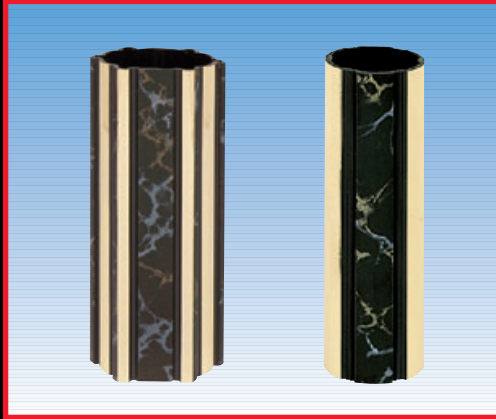

18468
1 3/4" X 18"
(40-FS-12)

48" BLACK MARBLE

13822
MARQUIS
1 3/4" X 2 3/4" X 48"
(12-DT-12)

13222
PRISM
1 3/4" X 48"
(16-AT-12)

BLACK MARBLE COLUMNS ARE A DRAMATIC LOOK FOR AWARDS

The PDU range of Black Marble Columns address both size and finish. Black Marble is offered in both 18" and 48" sizes.