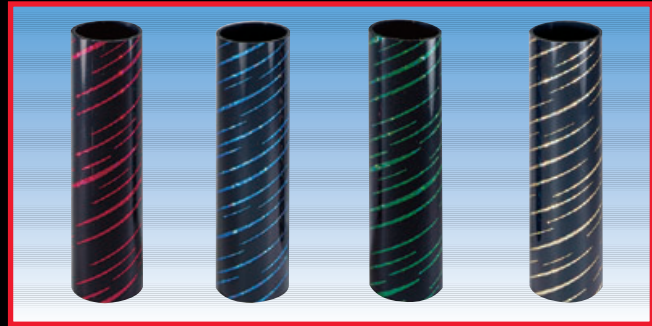

CYCLONE OVAL
1 7/8" X 2 3/4" X 18" (28-IS-12)

18865-R
RED/BLACK

18865-B
BLUE/BLACK

18865-N
GREEN/BLACK

18865-G
GOLD/BLACK

CYCLONE ROUND
1 3/4" X 18" (40-CS-12)

18465-R
RED/BLACK

18465-B
BLUE/BLACK