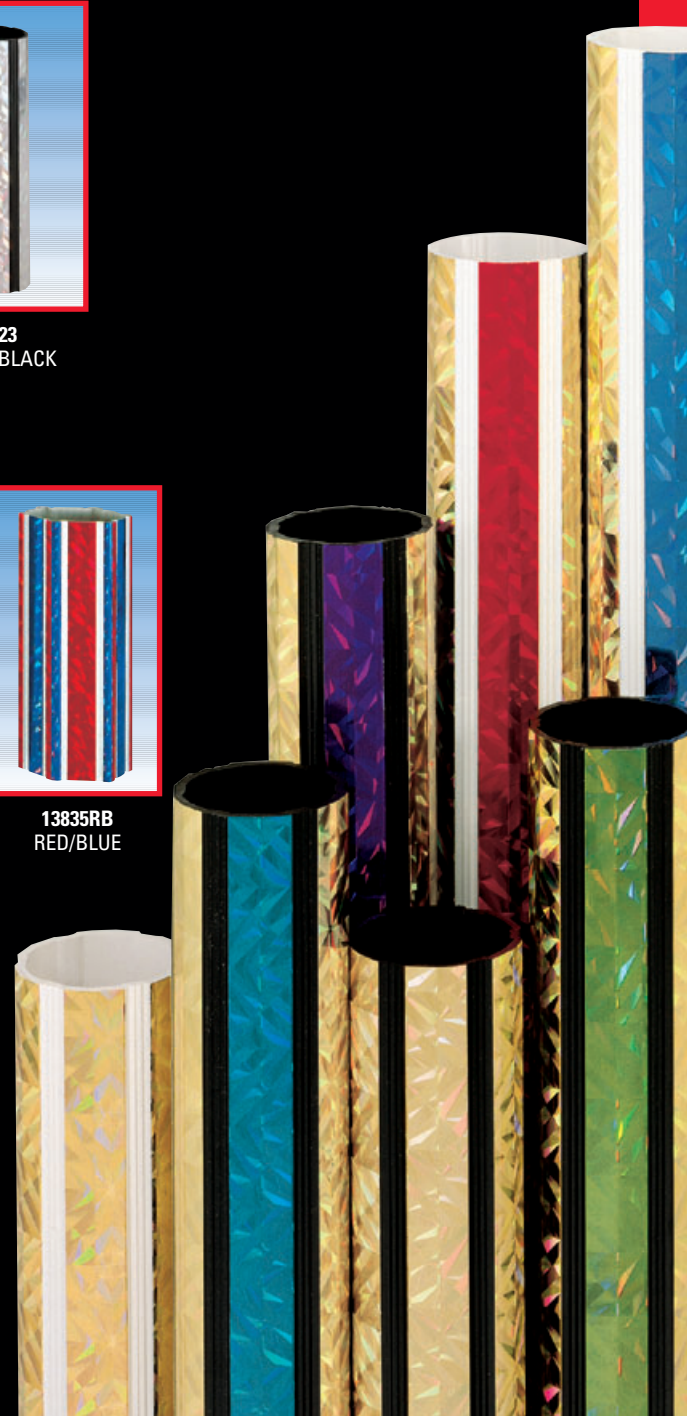

13235-R
RED

13235-B
BLUE

13235-N
GREEN

13235-P
PURPLE

13235-G
GOLD

13235RB
RED/BLUE

BASEBALL OVAL

1 7/8" X 2 3/4" X 18" (28-JS-12)