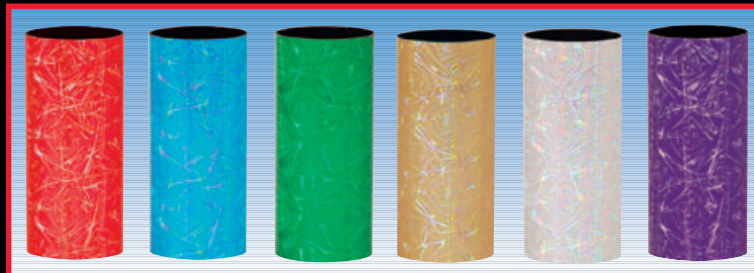

SHOCKWAVE - OVAL
1 7/8" X 2 3/4" X 18" (28-IS-12)

18879-R RED
18879-B BLUE
18879-N GREEN
18879-G GOLD
18879-S SILVER
18879-P PURPLE