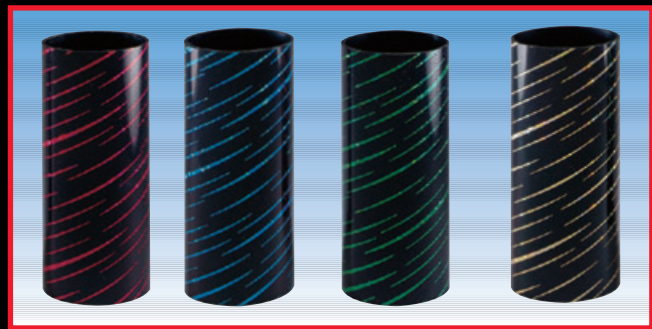

CYCLONE OVAL
1 7/8" X 2 3/4" X 18" (28-IS-12)

18865-R
RED/BLACK

18865-B
BLUE/BLACK

18865-N
GREEN/BLACK

18865-G
GOLD/BLACK

CYCLONE ROUND
1 3/4" X 18" (40-CS-12)

18465-R
RED/BLACK

18465-B
BLUE/BLACK