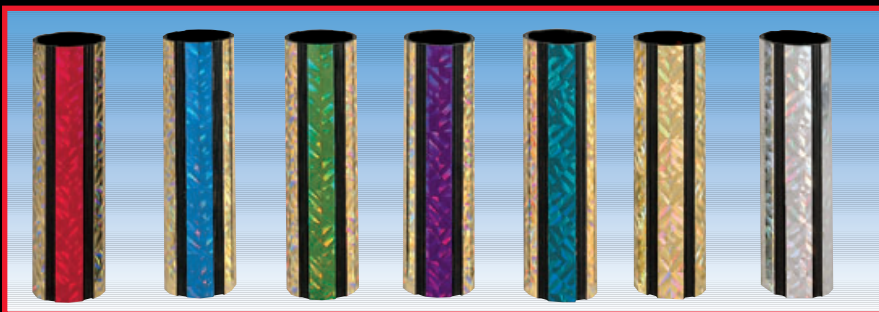

13230-B
BLUE

13230-N
GREEN

13230-P
PURPLE

13230-T
TEAL

13224
GOLD/BLACK

13223
SILVER/BLACK

PRISM CRYSTAL - BLACK

1 3/4" X 48" (16-AT-12)

13230-R
RED