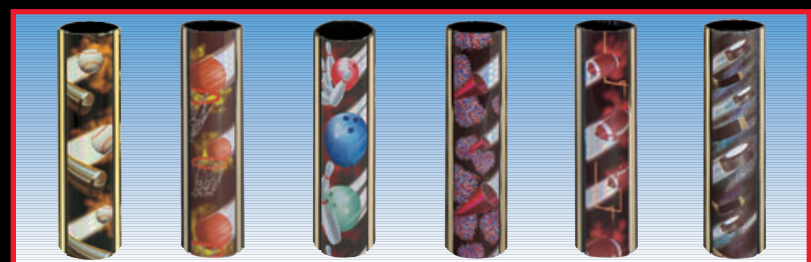

ACTION SPORT - ROUND

1 3/4" X 48" (16-BT-12)

13401 BASEBALL 13402 BASKETBALL 13407 BOWLING 13403 CHEERLEADER 13404 FOOTBALL 13405 HOCKEY