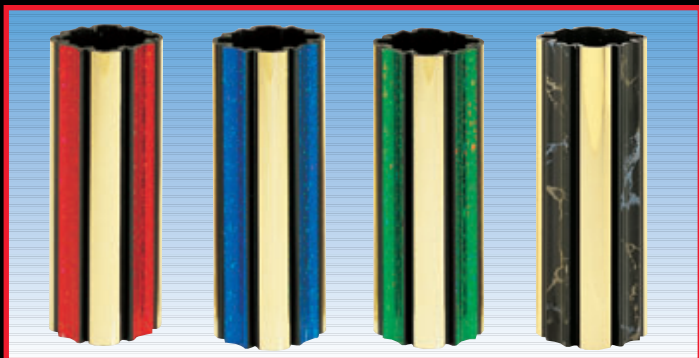

14001-B
BLUE

14001-N
GREEN

14001KM
BLACK MARBLE

ILLUSION - ROUND

1 3/4" X 48" (16-AT-12)

14001-R
RED