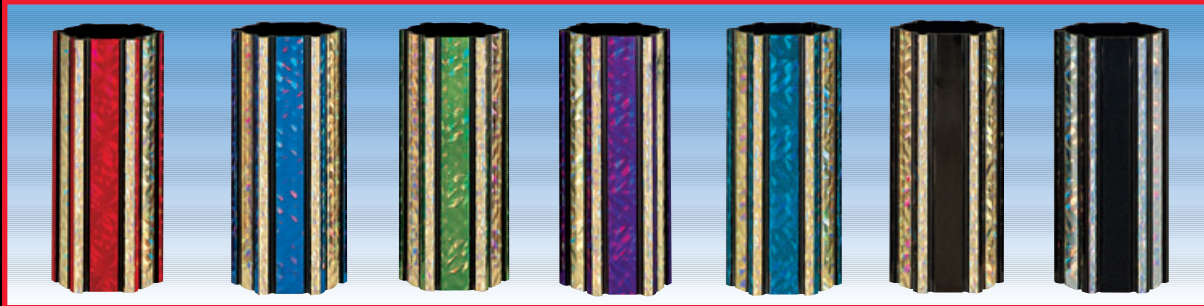

13830-B
BLUE

13830-N
GREEN

13830-P
PURPLE

13830-T
TEAL

13830-K
GOLD/BLACK

13830-S
SILVER/BLACK

MARQUIS CRYSTAL - BLACK

1 3/4" X 2 3/4" X 48" (12-DT-12)

13830-R
RED