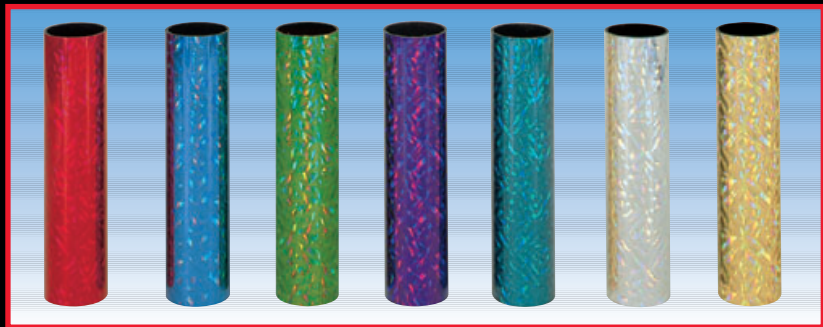

CRYSTAL ROUND
1 3/4" X 18" (40-BS-12)

18220-R
RED

18220-B
BLUE

18220-N
GREEN

18220-P
PURPLE

18220-T
TEAL

18220-S
SILVER

18220-G
GOLD