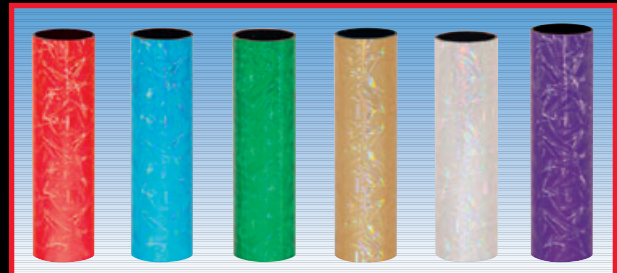

SHOCKWAVE - ROUND
1 3/4" X 18" (40-CS-12)

18479-R RED
18479-B BLUE
18479-N GREEN
18479-G GOLD
18479-S SILVER
18479-P PURPLE