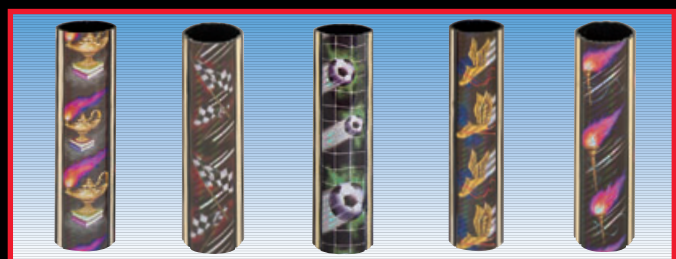

13411 KNOWLEDGE 13408 RACING 13406 SOCCER 13409 TRACK 13410 VICTORY