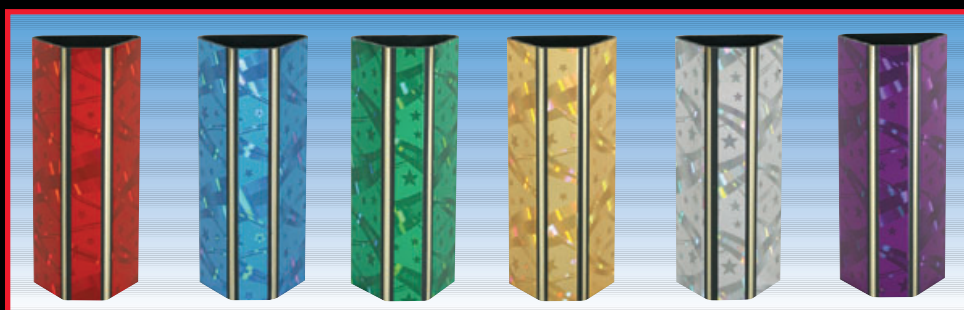

STAR COLUMNS
2" X 3" X 48" (12-DT-12)

17001-R RED 17001-B BLUE 17001-N GREEN 17001-G GOLD 17001-P PURPLE 17001GK GOLD BLACK

STAR COLUMN LID
2" X 3" (50-H-9)

1385-G

THE STAR FAMILY FROM PDU

The Star Column family of columns and lids are a hot addition to any season, any sport. The unique Star Column is offered in six different colors of red, blue, green, purple, gold and black/gold.

USA STAR COLUMNS

17701
2" X 3" X 48"
(12-DT-12)

16601
1 7/8" X 2 3/4" X 48"
(10-DT-12)

ACTION SPORT - USA

13601
1 1/4" X 48"
(16-AT-12)

TRAPEZOID COLUMN
2 1/2" X 1 3/4" X 48" (12-DT-12)

The Trapezoid Column is offered in a 48" shape and can be assembled with the round Ribbon Star column (as shown). The Trapezoid lid is designed to accept a round column and makes an assembled combination trophy of Round and Trapezoid a beautiful award. Trapezoid is offered in 6 colors of red, blue, green gold, silver and purple.

17301-R RED 17301-B BLUE 17301-N GREEN 17301-G GOLD 17301-S SILVER 17301-P PURPLE

1387-G
TRAPEZOID LID
3" X 2" (50-H-9)

RIBBON STAR COLUMN

PDU offers a beautiful finish 48" column of flashing ribbons and stars. The Ribbon Star Column is 48" long and is offered in round and rectangle shapes. This column matches the Trapezoid shape column on page 5/1. You can assemble trophies using the Ribbon Star and Trapezoid as shown on catalog page 5/1.