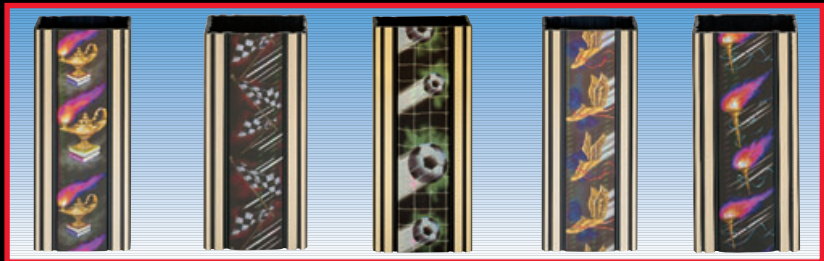

16411 KNOWLEDGE 16408 RACING 16406 SOCCER 16409 TRACK 16410 VICTORY