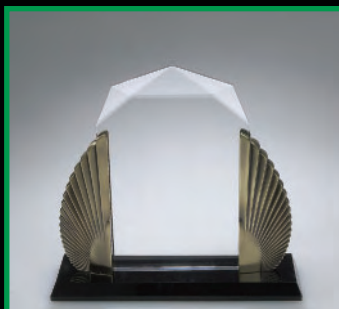

PHOENIX GIFT PACKS

19936-G
8 3/4" (1-AA47-9)

COMPLETE WITH A 6X8 1/4" ARCH ACRYLIC DROP-IN, PART #12268 AND TWO ANTIQUE GOLD UPRIGHTS, PART #12003-G, MOUNTED ON A BLACK ACRYLIC BASE, PART #31031-K

19937-K
9 3/4" (1-AA49-9)

COMPLETE WITH A 7X9" ARCH ACRYLIC DROP-IN, PART #12279 AND TWO BLACK PEARL UPRIGHTS, PART #12003-K, MOUNTED ON A BLACK ACRYLIC BASE, PART #31131-K

19938-G
9 3/4" (1-AA49-9)

COMPLETE WITH A 6X8 1/2" DIAMOND ACRYLIC DROP-IN, PART #12468 AND TWO ANTIQUE GOLD UPRIGHTS, PART #12003-G, MOUNTED ON A BLACK ACRYLIC BASE, PART #31031-K

19939-K
10 3/4" (1-AA50-9)

COMPLETE WITH A 7X10" DIAMOND ACRYLIC DROP-IN, PART #12479 AND TWO PEARL BLACK UPRIGHTS, PART #12003-K, MOUNTED ON A BLACK ACRYLIC BASE, PART #31131-K

DIAMOND DESK ACRYLICS

Diamond Desk Awards from PDU offers an entirely different opportunity for the award retailer to offer a table top style acrylic award. This line is offered in black marble and solid black finish that can be easily laser engraved. Rather than a vertical style of stand-up acrylic award, this series lays flat on a desk or table. You do not need a base.