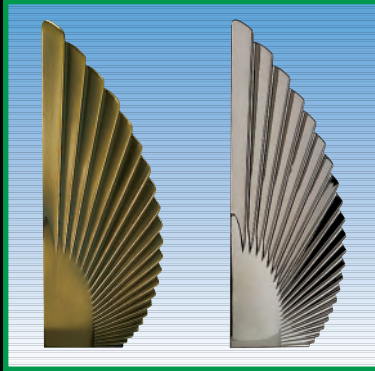

PHOENIX WINGED UPRIGHTS (24-BB-9)

12003-G
6" X 2"

12003-K
6" X 2"

PHOENIX WINGED UPRIGHT AWARD

PDU's line of Phoenix Winged Upright Awards is offered in components or gift packs. This line combines an art deco design with the weight and substance of metal for a truly beautiful award to recognize achievement. Choose from either traditional Antique Gold or contemporary Black Pearl finishes.