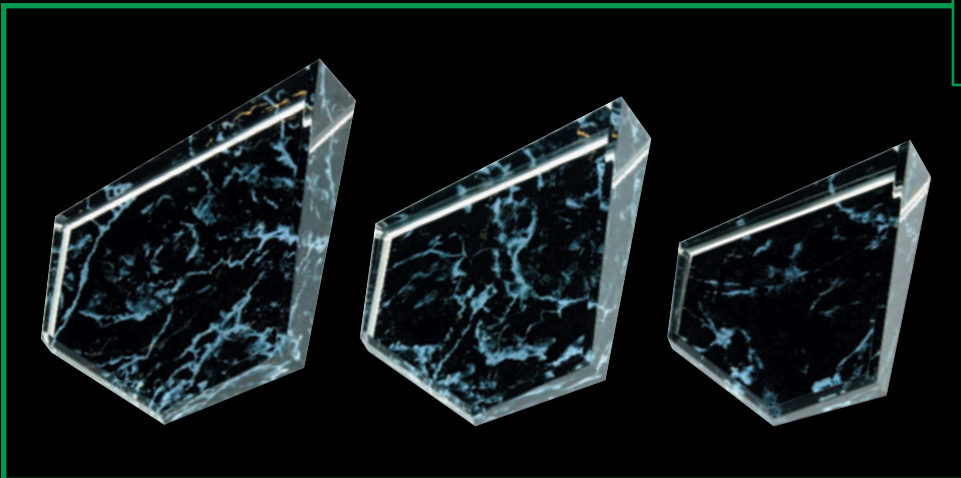

19939-K
10 3/4" (1-AA50-9)

COMPLETE WITH A 7X10" DIAMOND ACRYLIC DROP-IN, PART #12479 AND TWO PEARL BLACK UPRIGHTS, PART #12003-K, MOUNTED ON A BLACK ACRYLIC BASE, PART #31131-K

DIAMOND DESK ACRYLICS

Diamond Desk Awards from PDU offers an entirely different opportunity for the award retailer to offer a table top style acrylic award. This line is offered in black marble and solid black finish that can be easily laser engraved. Rather than a vertical style of stand-up acrylic award, this series lays flat on a desk or table. You do not need a base.

45467K
6" X 7"
(6-AA36-9)

45456K
5" X 6"
(6-AA30-9)

45445K
4" X 5"
(6-AA25-9)

45467KM
6" X 7"
(6-AA36-9)

45456KM
5" X 6"
(6-AA30-9)

45445KM
4" X 5"
(6-AA25-9)

Diamond Desk Acrylics are made to LAY FLAT ON A DESK.
(Side Profile shown)