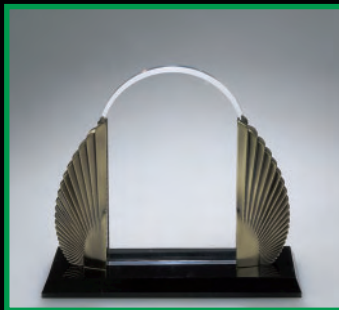

PHOENIX GIFT PACKS

19936-G
8 3/4" (1-AA47-9)

COMPLETE WITH A 6X8 1/4" ARCH ACRYLIC DROP-IN, PART #12268 AND TWO ANTIQUE GOLD UPRIGHTS, PART #12003-G, MOUNTED ON A BLACK ACRYLIC BASE, PART #31031-K