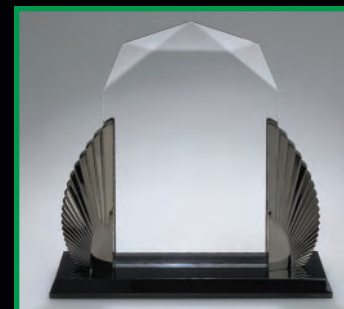

PHOENIX GIFT PACKS

19936-G
8 3/4" (1-AA47-9)

COMPLETE WITH A 6X8 1/4" ARCH ACRYLIC DROP-IN, PART #12268 AND TWO ANTIQUE GOLD UPRIGHTS, PART #12003-G, MOUNTED ON A BLACK ACRYLIC BASE, PART #31031-K

19937-K
9 3/4" (1-AA49-9)

19939-K
10 3/4" (1-AA50-9)

COMPLETE WITH A 7X10" DIAMOND ACRYLIC DROP-IN, PART #12479 AND TWO PEARL BLACK UPRIGHTS, PART #12003-K, MOUNTED ON A BLACK ACRYLIC BASE, PART #31131-K

DIAMOND DESK ACRYLICS

Diamond Desk Awards from PDU offers an entirely different opportunity for the award retailer to offer a table top style acrylic award. This line is offered in black marble and solid black finish that can be easily laser engraved. Rather than a vertical style of stand-up acrylic award, this series lays flat on a desk or table. You do not need a base.