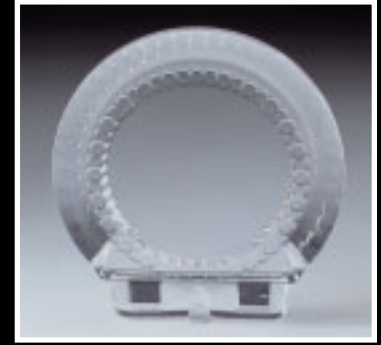

KRYSTAL SCALLOP MYLAR HOLDER

40205
3½"
(50-T-9)

MEDALLION HOLDERS

2½"

ALSO AVAILABLE AS SILVER (-S)