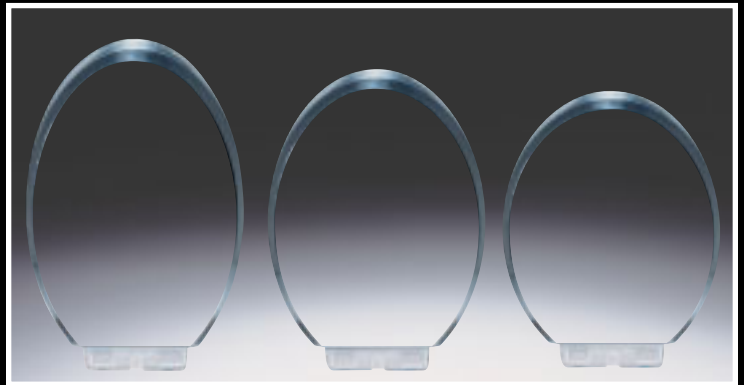

OVAL

42638
8"
CLEAR (10-PP-9)
JADE (10-QQ-9)

42637
7"
CLEAR (10-OO-9)
JADE (10-PP-9)

42636
6"
CLEAR (10-NN-9)
JADE (10-OO-9)