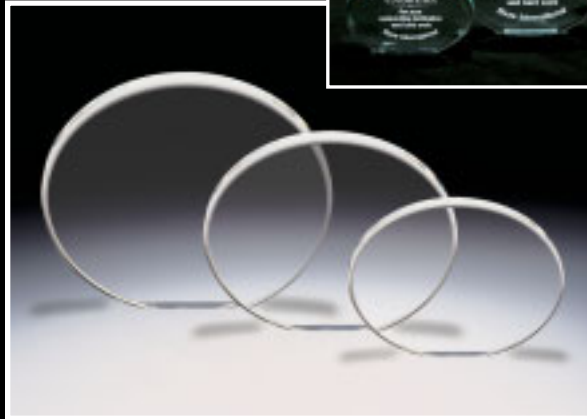

OVAL

44468
6" X 8"

44457
5" X 7"

44446
4" X 6"