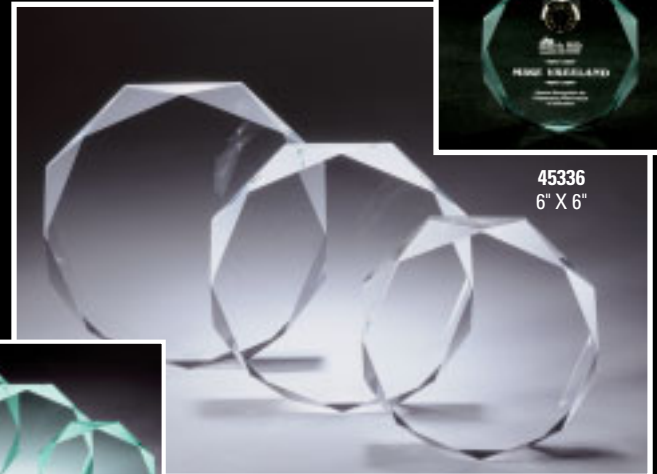

44338
8" X 8"

44337
7" X 7"

44336
6" X 6"

OCTAGON

CLOCKS SOLD SEPARATELY