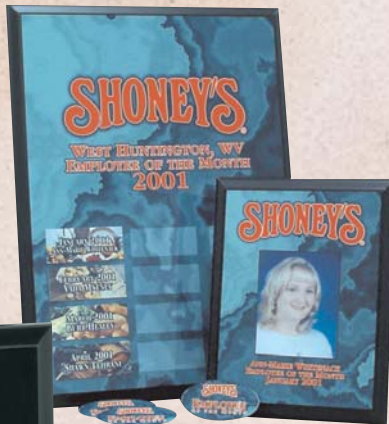

Oversized Plaque
SB5584 11 1/2 x 16" (7/Cs.)