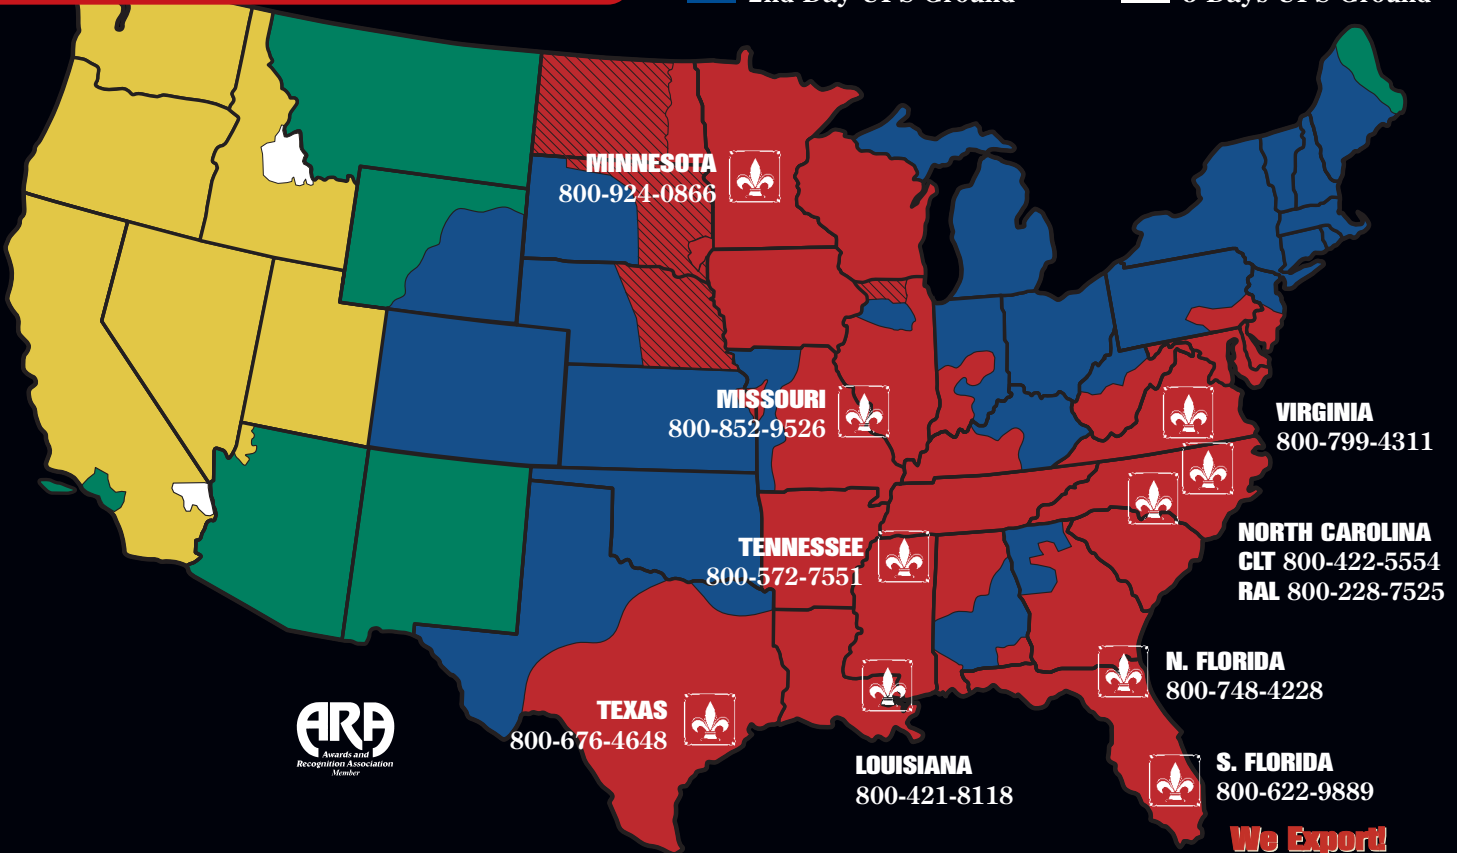

SUPERIOR SERVICE

- Same Day Shipping on All Orders placed before 5:00pm!
- Over 6,500 Quality Products Stocked in Ten Warehouses
- No Unauthorized Backorders or Transfers

COMPETITIVE PRICING

- Volume Discounts
- Unbeatable Pricing on Less Than Case orders!
- No Minimum Order
- No "Hidden" Freight Charges!

Largest PDU Distributor in the United States!

Same Day Shipping from Ten Warehouses!

- Next Day UPS Ground
- Next Day Speedee Ground
- 2nd Day UPS Ground
- 3 Days UPS Ground
- 4 Days UPS Ground
- 5 Days UPS Ground