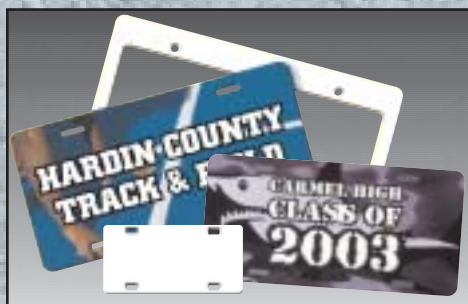

Aluminum License Plates
Now Available - SB5656 (p.100)

Luggage Tags/Sports Bag Tags