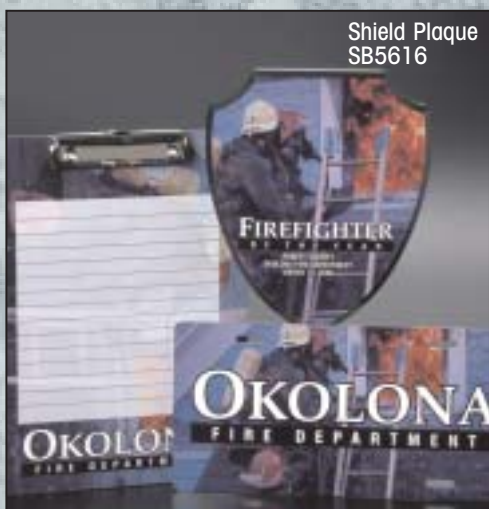

WOOD SUBLIMATION PRODUCTS

High Gloss 5/8" MDF Plaques

Part #	Description	Size	Cs.Qty	LTC	1Cs.	5Cs.	10Cs.
SB5669	Plaque w/Black Edge	5x7	28	2.60	2.36	2.24	2.12
SB1001	Plaque w/Black Edge	6x8	21	3.42	3.10	2.95	2.79
SB1002	Plaque w/Black Edge	7x9	20	4.13	3.75	3.56	3.38
SB1003	Plaque w/Black Edge	8x10	14	4.62	4.20	3.99	3.78
SB1004	Plaque w/Black Edge	9x12	12	6.15	5.59	5.31	5.03
SB5670	Plaque w/Cherry Edge	5x7	28	2.60	2.36	2.24	2.12
SB1005	Plaque w/Cherry Edge	6x8	21	3.42	3.10	2.95	2.79
SB1006	Plaque w/Cherry Edge	7x9	20	4.13	3.75	3.56	3.38
SB1007	Plaque w/Cherry Edge	8x10	14	4.62	4.20	3.99	3.78
SB1008	Plaque w/Cherry Edge	9x12	12	6.15	5.59	5.31	5.03
SB5616	Shield Plaque	7x9	6	9.09	8.26	7.85	7.44
SB5581	Oversized Plaque/Clock	11.625x16	6	17.42	15.83	15.04	14.25
SB5584	Oversized Plaque	11.625x16	7	10.18	9.25	8.79	8.33
SB5664	Flat Edge Plaque	8x10	14	4.62	4.20	3.99	3.78
SB5679	Home Plate Plaque	6x6	15	3.91	3.55	3.37	3.20
SB5680	Home Plate Plaque	10x10	12	7.81	7.10	6.75	6.39

The days of boring plaques are gone forever! Unisub plaques allow you to combine photos and text into a colorful work of art. These 5/8" MDF plaques are available with either a black or cherry edge finish, and are keyholed for easy mounting.

Our oversized plaques allow you to create "employee of the month" plaques or special recognition awards. Both feature a black edge profile and measure 11.625"x16" overall. The image area of each plaque can be sublimated with a 14"x16" heat press. The clock version includes hands and a motor that are mounted after the plaque is sublimated.

UNISUB

- Incredible UV Stability • Dry Erase Capability
- Durable Stain Resistant Acrylic Coating
- Amazing Clarity for Color Photographs/Logos

Picture Frames

Picture Frames/Paperweights/Key Hanger